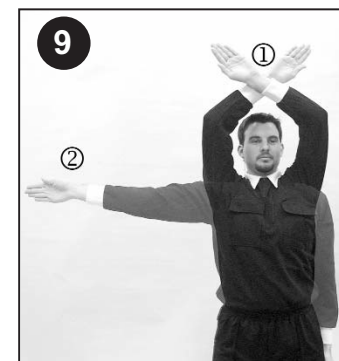

Direct free kick  
(points in direction of kick)

Indirect  
free kick

Play On

Timeout

(Wind-up to  
start clock)

Penalty Kick  
(point to spot),  
Goal Kick  
(point to goal area)

Caution/  
ejection

Corner Kick  
(point to corner)